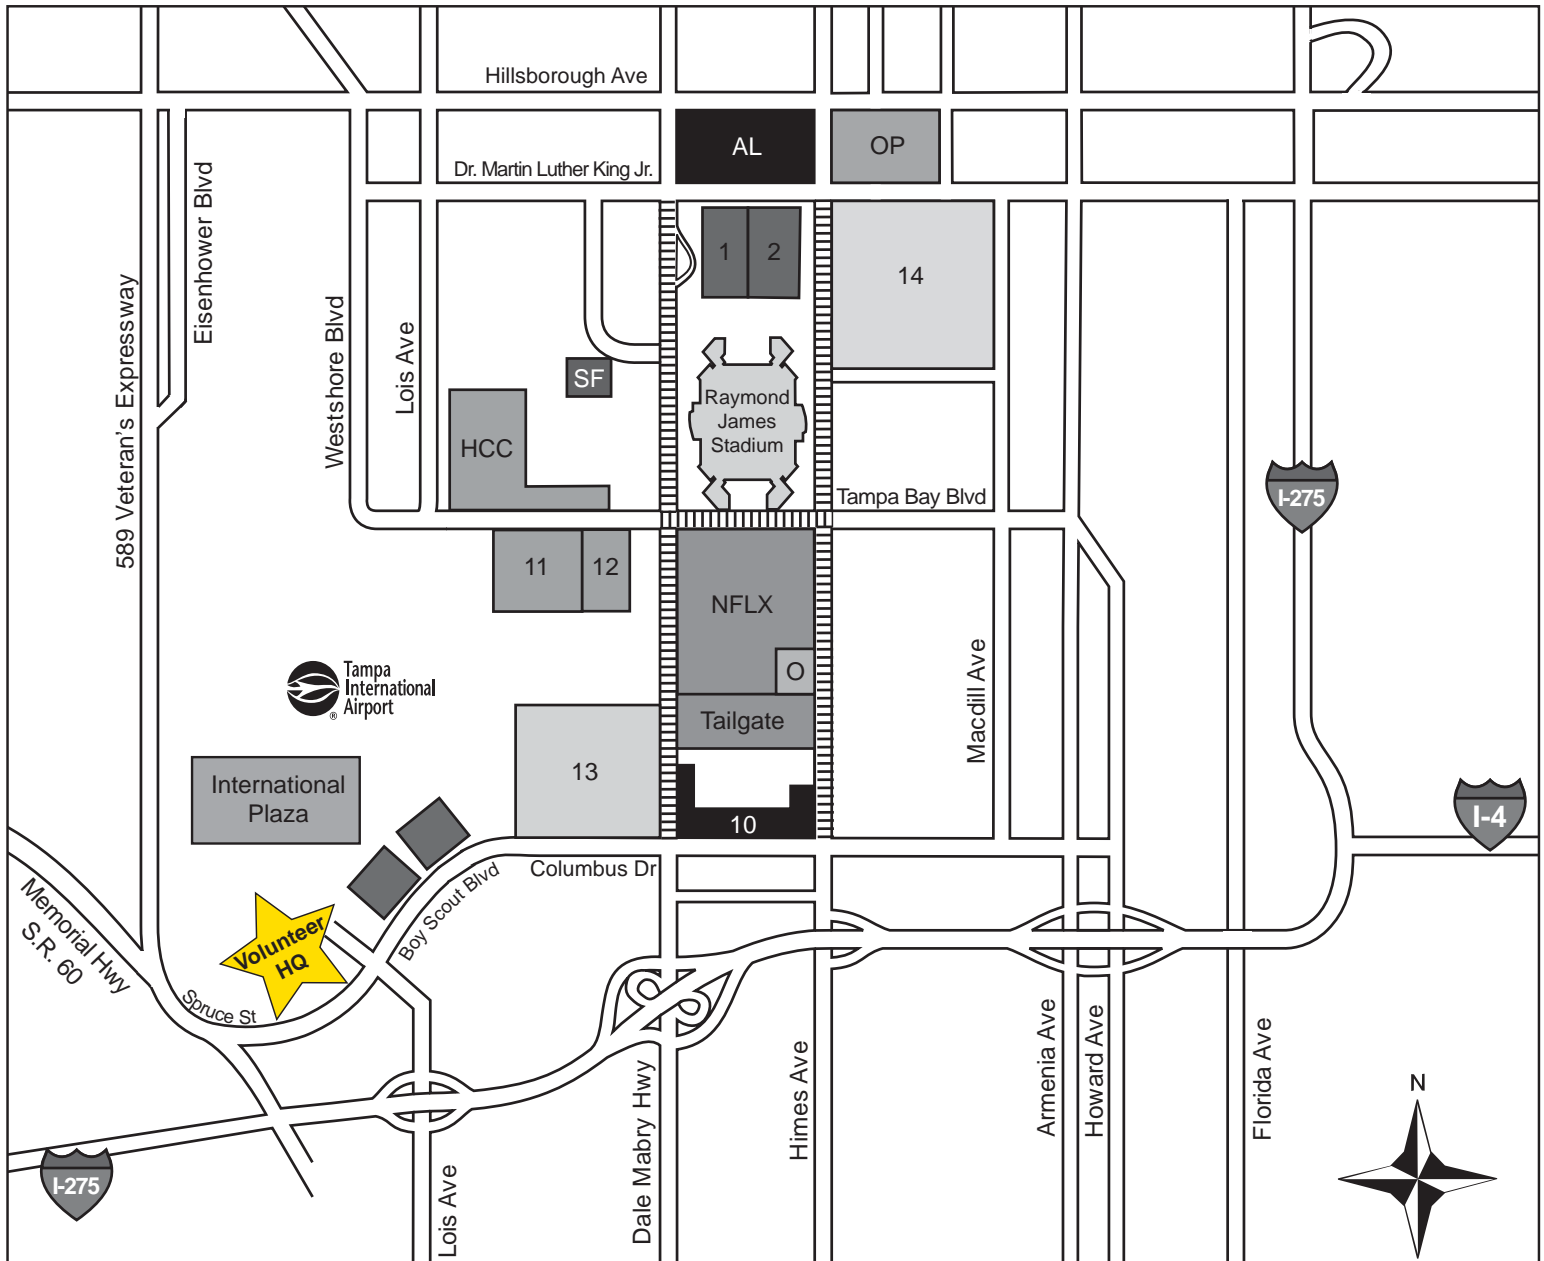

Tampa Bay Super Bowl Host Committee Volunteer Headquarters

4301 W. Boy Scout Blvd. Suite 140 inside Corporate Center Four

Directions to Volunteer Headquarters

The Volunteer Headquarters is located at 4301 W. Boy Scout Blvd. Suite 140, inside Corporate Center Four near International Plaza. The building is on the northwest corner of Lois Ave. and Boy Scout Blvd.

- From North or South I-275, Exit at Lois Ave. and proceed North on Lois. Cross Boy Scout Blvd. The building will be on your left.
- From State Road 60, take Spruce St. and turn left onto Lois Ave. The building will be on your left.
- From Veteran's Expressway, take Spruce St. and turn left onto Lois Ave. The building will be on your left.
- From Dale Mabry, take Boy Scout Blvd. and turn right onto Lois Ave. The building will be on your left.